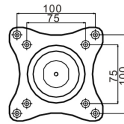

# M VESA Flexarm 360 I Black

Art No: 7 350 022 733 275

The M VESA Flexarm 360 offers a flexible alternative to rigid wall mounts for displays weighing up to 25kgs. The M VESA Flexarm 360 can both tilt and rotate. Still it is safely secured with the included padlock.

## SPECIFICATIONS

M VESA Flexarm 360 I Black	
For screen size:	15-40" (Recommended up to 32" for 360 rotation)
Universal & VESA standard:	75x75 100x100 200x100 200x200 mm
EAN:	7 350 022 733 275
Size in mm:*	120x160x90
Weight:	0,7 kg
Colour:	Black
Max load:	25 kg (Recommended up to 20 kg for 360 rotation)
Tilt:	Yes
Rotate:	Yes, 360 degrees
Security:	Padlock included
Distribution package:	12 pcs
Warranty:	5 years