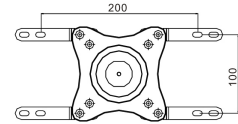

# M VESA Flexarm 360 I Black

Art No: 7 350 022 733 275

The M VESA Flexarm 360 offers a flexible alternative to rigid wall mounts for displays weighing up to 25kgs. The M VESA Flexarm 360 can both tilt and rotate. Still it is safely secured with the included padlock.

## SPECIFICATIONS

M VESA Flexarm 360 I Black	
For screen size:	15-40" (Recommended up to 32" for 360 rotation)
Universal & VESA standard:	75x75 100x100 200x100 200x200 mm
EAN:	7 350 022 733 275
Size in mm:*	120x160x90
Weight:	0,7 kg
Colour:	Black
Max load:	25 kg (Recommended up to 20 kg for 360 rotation)
Tilt:	Yes
Rotate:	Yes, 360 degrees
Security:	Padlock included
Distribution package:	12 pcs
Warranty:	5 years