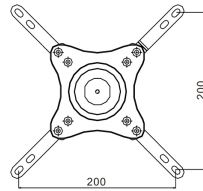

# M VESA Flexarm 360 I Black

Art No: 7 350 022 733 275

The M VESA Flexarm 360 offers a flexible alternative to rigid wall mounts for displays weighing up to 25kgs. The M VESA Flexarm 360 can both tilt and rotate. Still it is safely secured with the included padlock.

## SPECIFICATIONS

M VESA Flexarm 360 I Black	
For screen size:	15-40" (Recommended up to 32" for 360 rotation)
Universal & VESA standard:	75x75 100x100 200x100 200x200 mm
EAN:	7 350 022 733 275
Size in mm:*	120x160x90
Weight:	0,7 kg
Colour:	Black
Max load:	25 kg (Recommended up to 20 kg for 360 rotation)
Tilt:	Yes
Rotate:	Yes, 360 degrees
Security:	Padlock included
Distribution package:	12 pcs
Warranty:	5 years