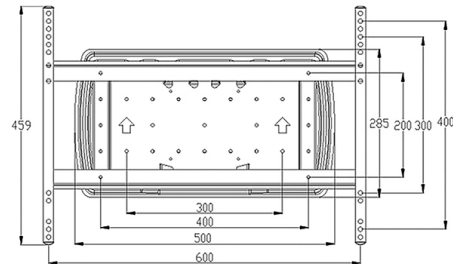

Ready when you are.

M Extender Kit Tilt & Turn

Art No: 7 350 022 734 043

M Extender Kit Tilt & Turn allows you to enrich the functionality of the M VESA Super Slim Tilt & Turn in order

to fit the non-standard screens with VESA standards of 600x400mm.

SPECIFICATIONS

M Extender Kit Tilt & Turn

For screen size:	40"-63"
Universal & VESA standard:	600x400 600x300 600x200
Article No:	7 350 022 734 043
Size in mm:	3,8x61,5x1,8 (W*H*D)
Weight:	0,5 kg
Colour:	Black
Max load:	40 kg
Distribution package:	1 pc
Warranty:	5 years