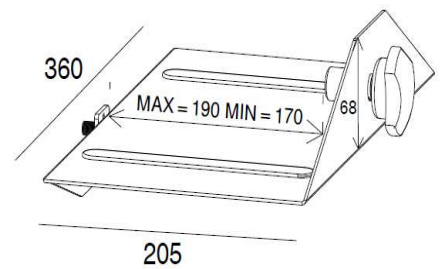

Ready when you are.

M Public Display CPU Holder

Art No: Silver 7 350 022 737 617, Black 7 350 022 737 624

Multibrackets Public Display Frontshelf is an optional accessory for the M Public Display stands of various heights.

Mounting your TV or screen flat to a M Public Display Stand will make your digital content look great.

SPECIFICATIONS

Public Display Stand Codec Shelf	
For:	PC, DVD or any other electronics
Feature:	Adjustable height
Material:	Steel
EAN: Silver, Black	7 350 022 737 617, 7 350 022 737 624
Size in mm: (WxDxH)	available in a moment
Adjustable height / Length:	Yes, within the pillar / Yes
Weight:	1 kg
Colour:	Black
Max load:	10 kg
Warranty:	5 years
Package size:	310x535x315 mm