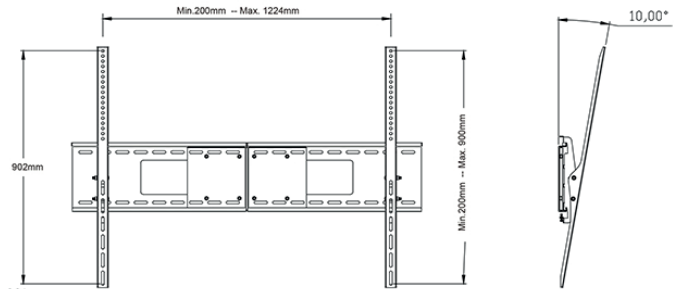

Ready when you are.

M Universal Wallmount Tilt HD 1200x900

Art No: 7 350 073 730 926

The Multibrackets M Universal Tilt HD is a versatile wall mount for large display installations. With its smart design the mount can be used for both landscape and portrait installations. With a max weight capacity of 125kg's it can handle screens up to 110". With a wide

VESA range of 1200x900 it can also handle most VESA specifications large screens are using.

- Tilt angle can be adjusted without removing the screen.
- Slim 75mm distance to wall
- Heavy Duty (HD) 125kg max load

SPECIFICATIONS

M Universal Wallmount Tilt HD MAX 1200x900

For screen size: 63-110"

Universal & VESA standard: Max VESA 1200x900mm

EAN: 7 350 073 730 926

Colour: Black

Max load: 125 kg

Net weight: 12,5 kg

Gross weight: 13,5 kg

Distribution package: 1 pcs

Warranty: 5 years

Distance to wall: (min-max) 75-113mm