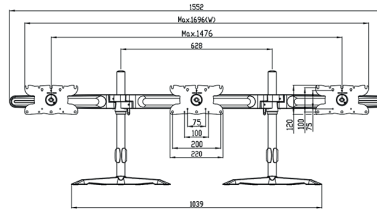

Ready when you are.

M VESA Desktopmount Triple Stand 24"-32"

Art No: 7 350 073 731 312

The M VESA Desktopmount Triple Stand 24"-32" is a heavy duty triple monitor desk stand made for the selected user who needs the hard to find triple desktopmount for larger screens up to 32". This product allows many types of configurations, and expansions. If you are in need to be surrounded by eyefinity the strong stand for multi-monitor this could be your choice. Ea-

sily add three more flat panels by adding the M VESA Desktopmount Triple Stand 24"-32" Expansion Kit (sold separately) to make it a 6 monitor installation perfect tailored for traders, architects or gamers and others. Tilt, Swivel, Rotate, height Adjust and torque adjust This may very well be one of the markets most easy to adjust large screen triple desktopmounts.

SPECIFICATIONS

M VESA Desktopmount Triple Stand 24"-32"	
For screen size:	24"-32"
VESA standard:	75x75 / 100x100 / 200x100 mm
EAN:	7 350 073 731 312
Size in mm:	1696x504x135 (W*H*D)
Weight:	7 kg
Colour:	Black
Material:	Steel/ Aluminium Alloy/ Plastic
Max load:	8 kg for each screen
Tilt:	+15 / -10 degrees
Rotate:	Up to +/-360 degrees for each screen
Swivel:	+/-15 degrees
Warranty:	5 years