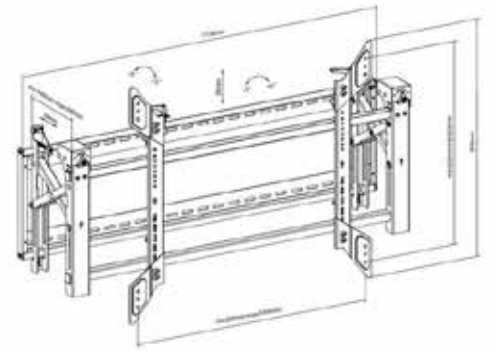

Ready when you are.

M Public Video Wall Mount Push Large

Art No: 7 350 073 732 067

Our M Public Video Wall Mount Push Large Wall Mount is an ideal mounting solution for flat panel TVs measuring 55" - 100". The Mount can be made very flat to the wall for a minimalist look, and easy to use in a recessed area and is then pushed to "pop out" whenever desired. The mount features post-installation adjustments such as lateral shift, leveling and other smart fine tune adjustments for making the installa-

tion perfect. Security concerns are integrated into the design. Lock it via the optional Multibrackets padlock. With the market for recessed TV installations together with large size LED installations growing at a fantastic pace, the need for a high quality, affordable and installer friendly mounting equipment has become in the need by many.

SPECIFICATIONS

M Public Video Wall Mount Push Large

Screen size:	55-100"
VESA standard:	200X200, 400X200, 300X300, 400X400, 600X400, 800X400, 1000X400, 600X600, 800X600, 900X600, 1000X600
Article No:	7 350 073 732 067
Colour:	Black
Max load:	70Kg
Weight:	20 kg
Size in mm:	134 x 685
Warranty:	1 year