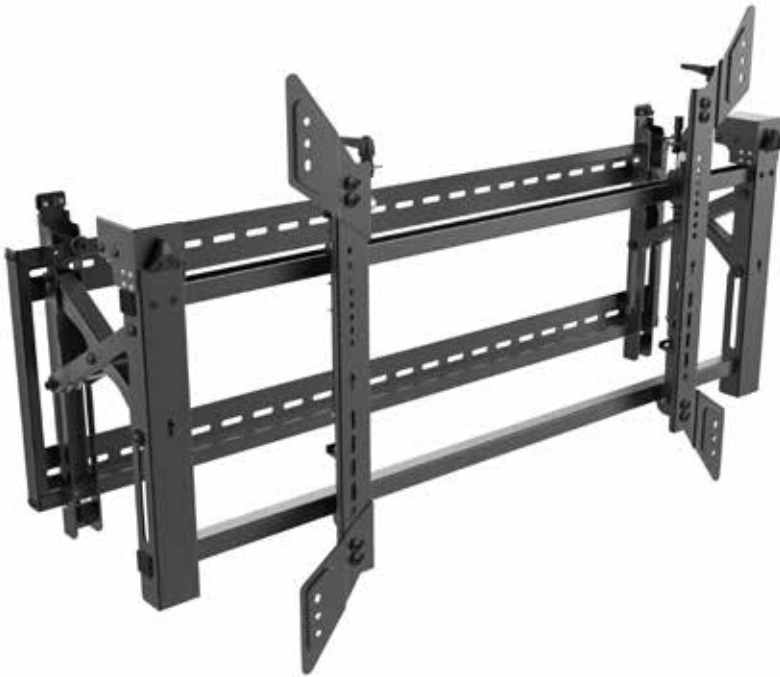

Ready when you are.

M Public Video Wall Mount Push Large

Art No: 7 350 073 732 067

Our M Public Video Wall Mount Push Large Wall Mount is an ideal mounting solution for flat panel TVs measuring 55" - 100". The Mount can be made very flat to the wall for a minimalist look, and easy to use in a recessed area and is then pushed to "pop out" whenever desired. The mount features post-installation adjustments such as lateral shift, leveling and other smart fine tune adjustments for making the installa-

tion perfect. Security concerns are integrated into the design. Lock it via the optional Multibrackets padlock. With the market for recessed TV installations together with large size LED installations growing at a fantastic pace, the need for a high quality, affordable and installer friendly mounting equipment has become in the need by many.

SPECIFICATIONS

M Public Video Wall Mount Push Large

Screen size:	55-100"
VESA standard:	200X200, 400X200, 300X300, 400X400, 600X400, 800X400, 1000X400, 600X600, 800X600, 900X600, 1000X600
Article No:	7 350 073 732 067
Colour:	Black
Max load:	70Kg
Weight:	20 kg
Size in mm:	134 x 685
Warranty:	1 year