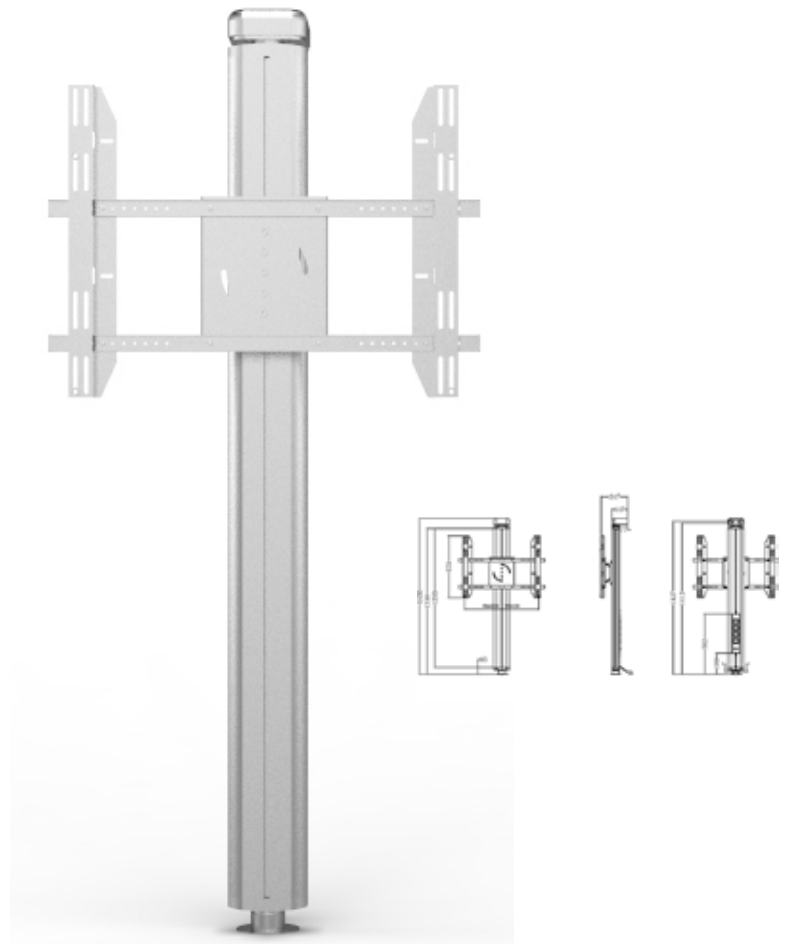

# M Public Display Wall 145 Single

Art No: Silver 7 350 073 732 081

Black 7 350 073 732 128

Multibrackets Public Display Wall 145 Single is one of the most flexible and multifunctional display stand of its kind. The height of 145cm is often perfect for conference rooms, class rooms or other situations where the viewers are sitting down and where space is best conserved with the screen fitted onto the wall.

The M Multibrackets Public Display Wall can be used with screens in a standard landscape mode or a portrait mode or a portrait mode with or without shelves, camera holder (many accessories available)

## SPECIFICATIONS

M Public Display Wall 145 Single Silver/Black

For screen size: 40-70"

Distance to wall: 74mm

VESA standard: 200x200 300x200 300x300 400x200 400x400 600x400 800x400 mm

EAN: Silver: 7 350 073 732 081. Black: 7 350 073 732 128

Size in mm: Pillar length 1235mm, Unit length 1450mm

Adjustable height / Tilt: Yes / Yes, -5°~+15°

Weight: 21 kg

Colour: Silver

Max load: 60 kg

DVD Shelf / Camera holder: Optional, not included

Power Rail: built-in