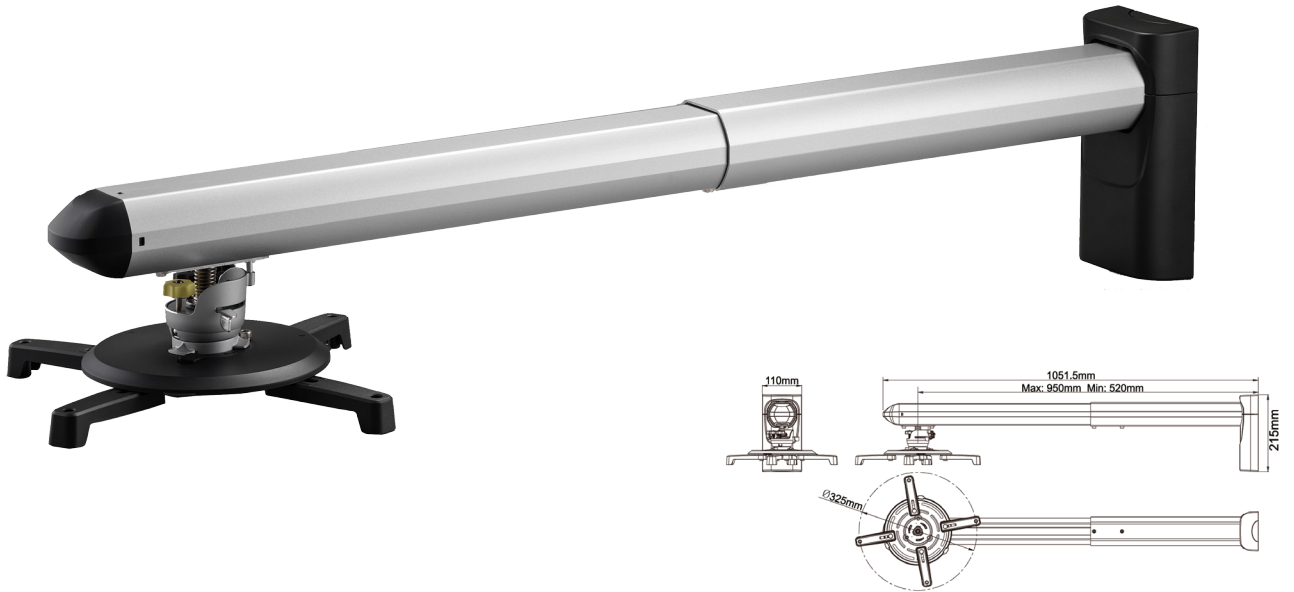

Ready when you are.

M Universal Projectormount Short Throw 950 with Finetune Adjustment

Art No: 7 350 022 734 258

The M Universal Projectormount Short Throw 950 includes everything needed for a complete installation including wall plate and hardware for mounting the projector supporting a max load up to 12kg's. The adjustment range allows you to locate the projector and included

mount from a minimum of 520 mm from the wall with a +/-10° tilt adjustment. The built in Finetune Adjustment technology provides fingertip positioning capability which automatically adjusts to accommodate specific projector weights.

SPECIFICATIONS

M Universal Projectormount Short Throw 950 with Finetune

Material:	Steel / Aluminum alloy
Colour:	Silver & Black
EAN:	7 350 022 734 258
Weight:	4 kg
Rotate:	Yes, 360 degrees
Tilt:	-10 — +10 degrees
Size (WxHxD):	110x215x1051,5 mm
Mounting pattern:	Min 30mm — Max 325 mm
Distance to wall:	Min 520 mm — Max 950 mm
Warranty:	5 years
Max load:	12 kg