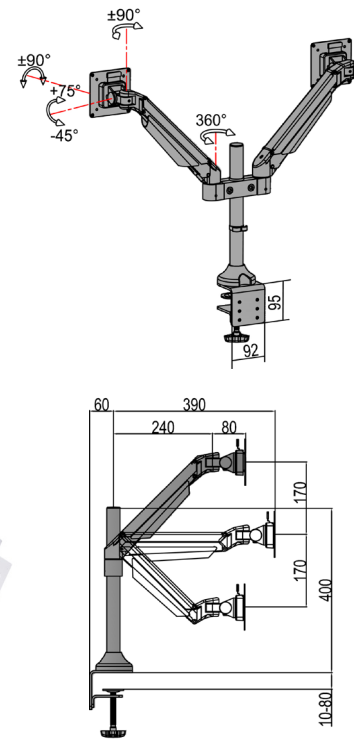

Ready when you are.

M VESA Gas Lift Arm Dual Silver

Art No: 7 350 022 737 198

The M VESA Gas Lift Arm is made out of a durable aluminum construction and uses a gas driven suspension technique. This makes the screen "float" and it can then be moved with near zero effort. Fingertip tilt provides smooth adjustment in any direction. Sup-

ports VESA standards 75x75 and 100x100 and holds screens weighing from minimum 2kg and up to maximum 10kg. The M Vesa Gas Lift Arm Dual holds to your standard workdesk (max 50mm), or assemble it using a workdesk thru hole technique.

SPECIFICATIONS

M VESA Gas Lift Arm Dual Silver	
For screen size:	15-(32")*
VESA standard:	75x75 100x100 mm
EAN:	7 350 022 737 198
Colour:	Black
Screen weight:	Min. 2 kg — Max. 10 kg
Function:	Gas driven piston
Warranty:	2 years
Weight:	5,9 kg
Tilt angle:	+75 — -45 degrees
Turn angle:	+90 — -90 degrees
Rotate:	90 degrees
Distribution package:	3 pcs
Single box size:	54x22x14cm