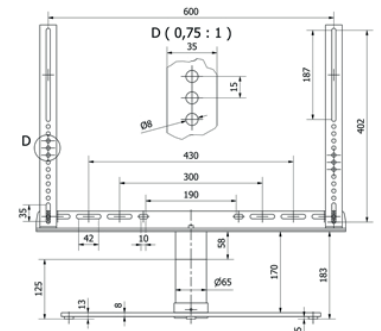

# M VESA Tablestand Turn Black Large MAX 600x400

Art No: 7 350 073 731 121

Multibracket's new M VESA Tablestand Turn offers a secure and easy mounting solutions for TV's weighing up to 40 kg and MAX VESA 600x400. The M VESA Tablestand Turn is the perfect solution getting a high qu-

## SPECIFICATIONS

M VESA Tablestand Turn Black Large MAX 600x400	
For screen size:	46-60" Depending on top VESA hole to TV bottom height
VESA standard:	200x200 300x200 300x300 400x200 400x400 600x400mm
EAN:	7 350 073 731 121
Colour:	Black
Max load:	40 kg
Distribution package:	1 pc
Swing range:	-30 — +30 degrees; left or right
Weight:	9 kg
Warranty:	5 year