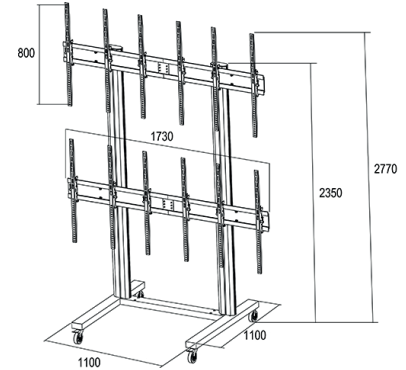

Ready when you are.

M Public Video Wall Stand Portrait 6-Screens

Art No: 7 350 073 731 824

This 6 screen freestanding video wall cart makes it possible to construct video wall in prominent locations for temporary applications. With the optional floor stand base you can stand or mount it to the floor and make the installation permanent.

M Public Video Wall Stand 6 Screens (3x2) screen array configuration is: 3 screens wide x 2 screens high using

portrait mode/ position. Based on 210cm (Reaching 235cm with its wheelbase) high pillar made out of durable aluminum, the possibilities for height adjustments are very good and it is possible to provide perfect viewing angle for both a sitting and a standing audience. There is a power rail built into each pillar, providing 220V power to the screens or peripherals

SPECIFICATIONS

M Public Video Wall Stand 6-Screens	
For screen size:	40-55" for each screen
Feature:	6 screen assembly (portrait position)
VESA standard:	Up to 800x400 mm
Article No:	7 350 073 731 824
Size in mm: (WxDxH)	1730 x 1100 x 2770
Adjustable height / Depth:	Yes / Yes
Weight:	40 kg
Colour:	Black
Max load per screen:	45 kg
Max load total:	240 kg
Wheel Base / Floor Base:	Included / Optional
Power Rail:	220V, built-in
Warranty:	5 years